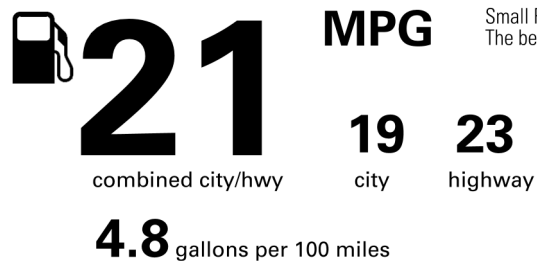

Not Original - Copy

Created on 2026-04-02 10:24:42 (UTC)

**EPA DOT Fuel Economy and Environment**

Gasoline Vehicle

**Fuel Economy**

Small Pickups range from 20 to 38 MPG. The best vehicle rates 146 MPGe.

**You spend \$3,250 more in fuel costs over 5 years compared to the average new vehicle.**